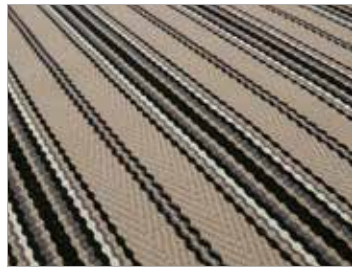

REF: JD06 LINEN