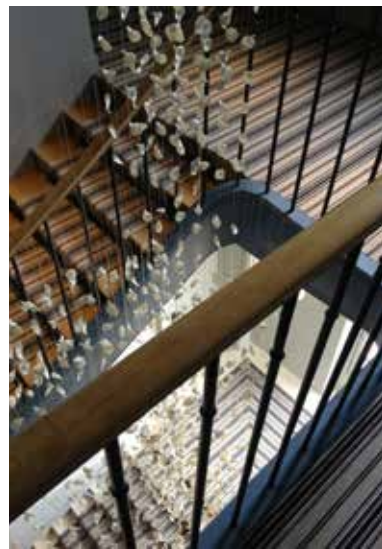

1. PNUK Black, Residential Stair Runner, Paris 2. JD04 Celadon & Bespoke KS Celadon, Showroom 3. Herringbone Marigold, Residential Stair Runner, Mitred Landings, Taped Edges, Cotswolds 4. Hex Black & White, Residential Stair Runner, Fully Fitted Landing, Cheltenham 5. JD05 Linen, Residential Stair Runner, Fully Fitted Landings, Paris