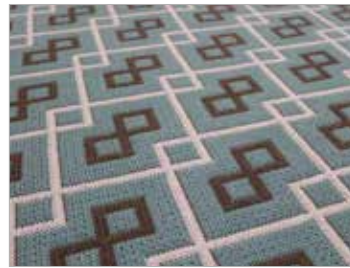

REF: HEX DOVE/SLATE

REF: HEX PEBBLE/IVORY

REF: KENT ANTHRACITE/RED

REF: KENT BLACK/WHITE

REF: KENT BRAN/ANTHRACITE

REF: KENT DENIM DARK BLUE

REF: KENT DOVE/SLATE

REF: TRAFAL ANTHRACITE/ROUGE