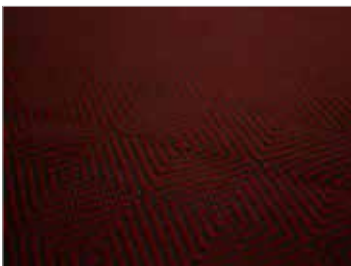

REF: LARGE DIAMOND FLAME RED