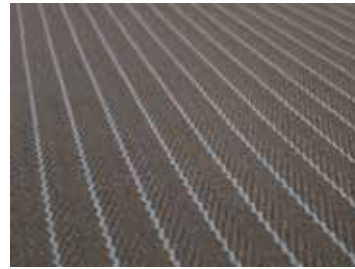

Flatweave Collection

Featuring dramatic geometrics or subtle stripes, this traditional and very hard wearing flatweave is made from pure new wool and woven as standard at widths from 60cm – 90cm. It can be used at these widths to make stair or corridor runners or can be invisibly joined to form rugs or wall-to-wall carpets.

FLATWEAVE | Stripes Collection

REF: FT01 MARIGOLD

REF: FT02 TEAL

REF: CF03 RUST

REF: CF05 PUTTY

REF: CF06 PEBBLE

REF: CF07 GUNMETAL

REF: JD02 RED