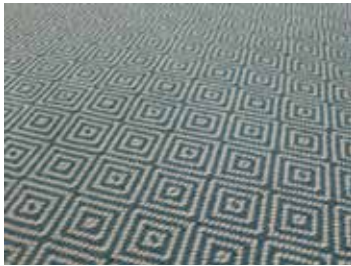

REF: DIAMOND BLUE