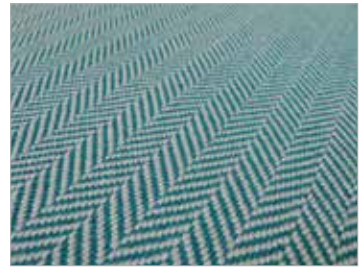

REF: H/BONE BORDER IVORY/BLACK

REF: H/BONE BORDER LT. GREY

REF: H/BONE BORDER PETROL/INK

REF: HERRINGBONE BRIGHT ORANGE

REF: HERRINGBONE IVORY/BLACK

REF: HERRINGBONE LT.GREY

REF: HERRINGBONE MARIGOLD

REF: HERRINGBONE TEAL