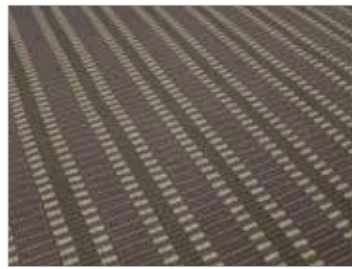

REF : PNUK VIOLET