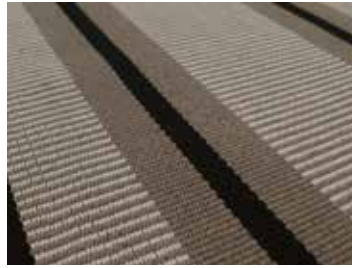

REF : PNT21 GREY