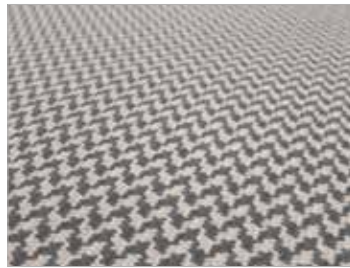

REF: HOUNDSTOOTH NICKEL