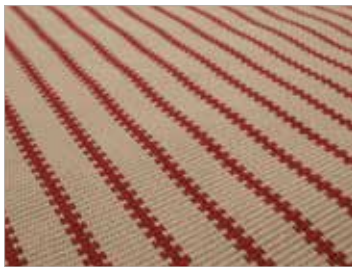

REF: ZIP06 BEIGE