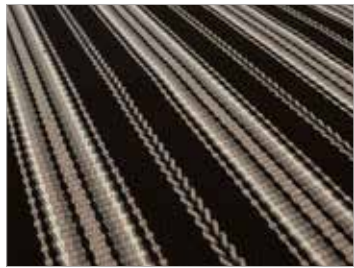

REF: JD05 BLACK