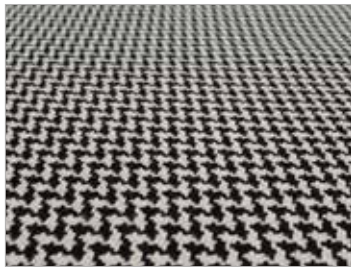

REF: H/BONE BORDER IVORY/BLACK

REF: H/BONE BORDER LT. GREY

REF: H/BONE BORDER PETROL/INK

REF: HERRINGBONE BRIGHT ORANGE

REF: HERRINGBONE IVORY/BLACK

REF: HERRINGBONE LT.GREY

REF: HERRINGBONE MARIGOLD

REF: HERRINGBONE TEAL